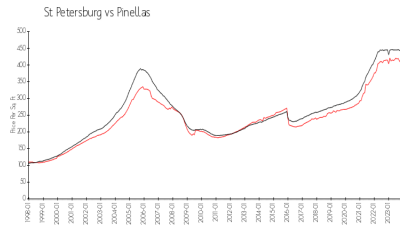

Market Information

Las Palmas Townhomes:	$263/sq. ft.	St Petersburg:	$404/sq. ft.
St Petersburg:	$404/sq. ft.	Pinellas:	$419/sq. ft.

Inventory for Sale

Las Palmas Townhomes	1%
St Petersburg	4%
Pinellas	3%

Avg. Time to Close Over Last 12 Months

Las Palmas Townhomes	19 days
St Petersburg	66 days
Pinellas	62 days