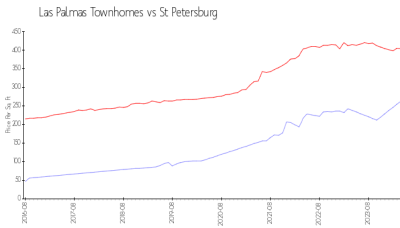

## Market Information

Las Palmas Townhomes:	\$263/sq. ft.	St Petersburg:	\$404/sq. ft.
St Petersburg:	\$404/sq. ft.	Pinellas:	\$419/sq. ft.