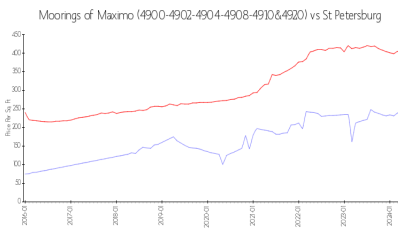

Market Information

Moorings of Maximo (4 $242/sq. ft.
900-4902-4904-4908-4
910&4920):
St Petersburg: $404/sq. ft.

St Petersburg: $404/sq. ft.
Pinellas: $419/sq. ft.

Inventory for Sale

Moorings of Maximo (4900-4902-4904-4908-4910&4920)	1%
St Petersburg	4%
Pinellas	3%

Avg. Time to Close Over Last 12 Months

Moorings of Maximo (4900-4902-4904-4908-4910&4920)	58 days
St Petersburg	66 days
Pinellas	62 days