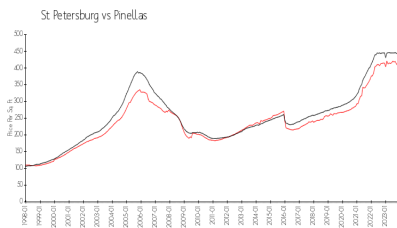

Market Information

Moorings of Maximo (4 $242/sq. ft.
900-4902-4904-4908-4
910&4920):
St Petersburg: $404/sq. ft.

St Petersburg: $404/sq. ft.
Pinellas: $419/sq. ft.

Inventory for Sale

Moorings of Maximo (4900-4902-4904-4908-4910&4920)	1%
St Petersburg	4%
Pinellas	3%

Avg. Time to Close Over Last 12 Months

Moorings of Maximo (4900-4902-4904-4908-4910&4920)	58 days
St Petersburg	66 days
Pinellas	62 days