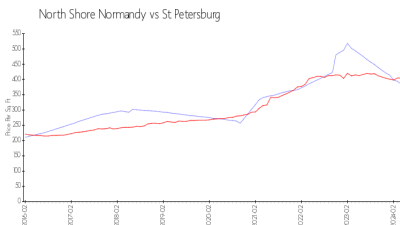

Market Information

North Shore Normandy: $385/sq. ft.
St Petersburg: $404/sq. ft.

St Petersburg: $404/sq. ft.
Pinellas: $419/sq. ft.

Inventory for Sale

North Shore Normandy: 2%
St Petersburg: 4%
Pinellas: 3%

Avg. Time to Close Over Last 12 Months

North Shore Normandy: 54 days
St Petersburg: 66 days
Pinellas: 62 days