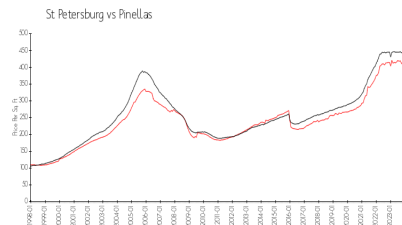

Market Information

North Shore Normandy: $385/sq. ft.
St Petersburg: $404/sq. ft.

St Petersburg: $404/sq. ft.
Pinellas: $419/sq. ft.

Inventory for Sale

North Shore Normandy: 2%
St Petersburg: 4%
Pinellas: 3%

Avg. Time to Close Over Last 12 Months

North Shore Normandy: 54 days
St Petersburg: 66 days
Pinellas: 62 days