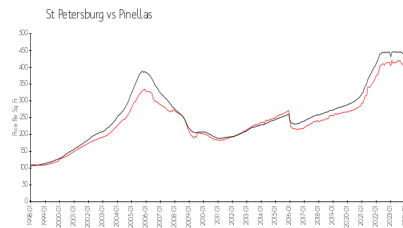

Market Information

Rowland Place: $824/sq. ft.
St Petersburg: $404/sq. ft.

St Petersburg: $404/sq. ft.
Pinellas: $419/sq. ft.

Inventory for Sale

Rowland Place	5%
St Petersburg	4%
Pinellas	3%

Avg. Time to Close Over Last 12 Months

Rowland Place	11 days
St Petersburg	66 days
Pinellas	62 days