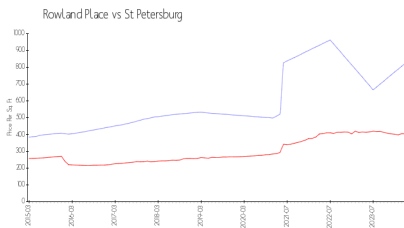

Rowland Place

146 4 Ave NE, St Petersburg, FL, Pinellas 33701

Building Information

Number of units:	17
Number of active listings for rent:	0
Number of active listings for sale:	1
Building inventory for sale:	5%
Number of sales over the last 12 months:	2
Number of sales over the last 6 months:	1
Number of sales over the last 3 months:	1

Rowland Place
 146 4th Ave NE
 Saint Petersburg, Florida 33701
 +1 727-898-1180

Built in 2015 - 17 units - 6 floors

Market Information

Rowland Place: \$824/sq. ft.
 St Petersburg: \$404/sq. ft.

St Petersburg: \$404/sq. ft.
 Pinellas: \$419/sq. ft.