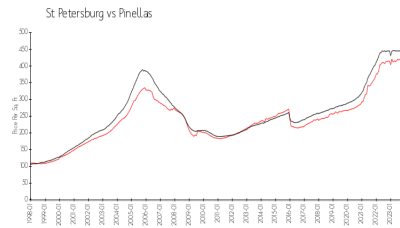

## Market Information

Seapointe Terrace: \$409/sq. ft.  
 St Petersburg: \$404/sq. ft.

St Petersburg: \$404/sq. ft.  
 Pinellas: \$419/sq. ft.