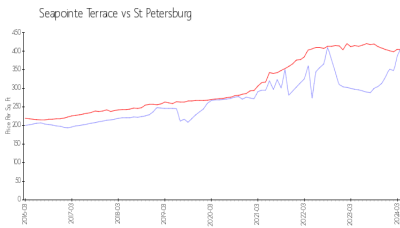

## Market Information

Seapointe Terrace: \$409/sq. ft.  
 St Petersburg: \$404/sq. ft.

St Petersburg: \$404/sq. ft.  
 Pinellas: \$419/sq. ft.