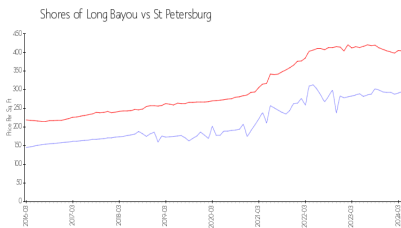

Market Information

Shores of Long Bayou: $295/sq. ft.
St Petersburg: $404/sq. ft.