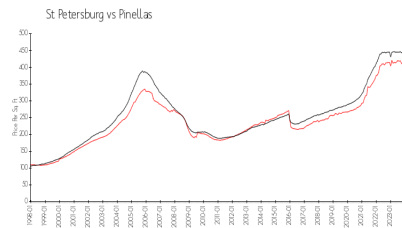

St Petersburg: \$404/sq. ft.
Pinellas: \$419/sq. ft.

Inventory for Sale

Shores of Long Bayou	4%
St Petersburg	4%
Pinellas	3%

Avg. Time to Close Over Last 12 Months

Shores of Long Bayou	56 days
St Petersburg	66 days
Pinellas	62 days