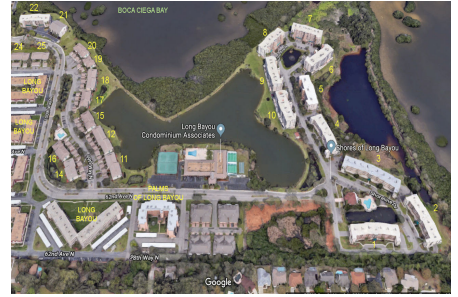

Shores of Long Bayou

6205-6551 Shoreline Dr, St Petersburg, FL, Pinellas 33708

Building Information

Number of units:	340
Number of active listings for rent:	1
Number of active listings for sale:	14
Building inventory for sale:	4%
Number of sales over the last 12 months:	22
Number of sales over the last 6 months:	12
Number of sales over the last 3 months:	10

Built in 1996/2004 - 340 units - 4 floors

Shores of Long Bayou

Address: 6301 Shoreline Dr, St. Petersburg, FL 33708

Phone: +1 727-395-9497

<http://www.theshoresoflongbayou.org/>

Market Information

Shores of Long Bayou: \$295/sq. ft.
St Petersburg: \$404/sq. ft.