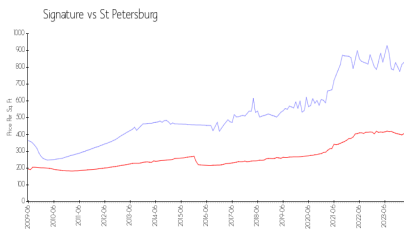

## Market Information

Signature: \$840/sq. ft.  
St Petersburg: \$404/sq. ft.

St Petersburg: \$404/sq. ft.  
Pinellas: \$419/sq. ft.