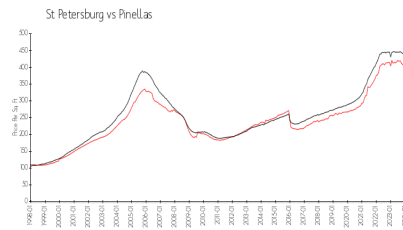

## Market Information

Signature: \$840/sq. ft.  
St Petersburg: \$404/sq. ft.

St Petersburg: \$404/sq. ft.  
Pinellas: \$419/sq. ft.