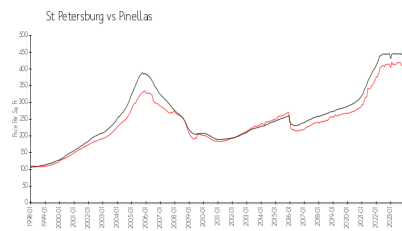

Market Information

Sky Harbour: $335/sq. ft.
St Petersburg: $404/sq. ft.

St Petersburg: $404/sq. ft.
Pinellas: $419/sq. ft.

Inventory for Sale

Sky Harbour	2%
St Petersburg	4%
Pinellas	3%

Avg. Time to Close Over Last 12 Months

Sky Harbour	139 days
St Petersburg	66 days
Pinellas	62 days