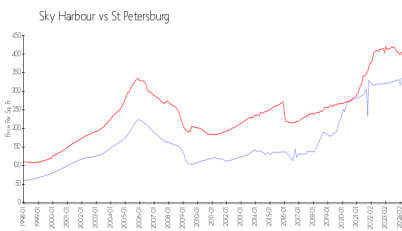

Market Information

Sky Harbour: $335/sq. ft.
St Petersburg: $404/sq. ft.

St Petersburg: $404/sq. ft.
Pinellas: $419/sq. ft.

Inventory for Sale

Sky Harbour	2%
St Petersburg	4%
Pinellas	3%

Avg. Time to Close Over Last 12 Months

Sky Harbour	139 days
St Petersburg	66 days
Pinellas	62 days