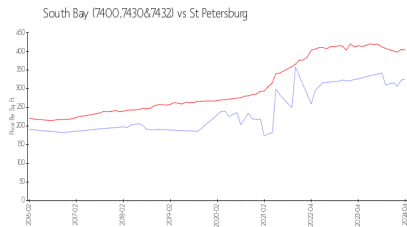

Market Information

South Bay (7400,7430&7432): $326/sq. ft.
St Petersburg: $404/sq. ft.

St Petersburg: $404/sq. ft.
Pinellas: $419/sq. ft.

Inventory for Sale

South Bay (7400,7430&7432) 4%
St Petersburg 4%
Pinellas 3%

Avg. Time to Close Over Last 12 Months

South Bay (7400,7430&7432) 132 days
St Petersburg 66 days
Pinellas 62 days