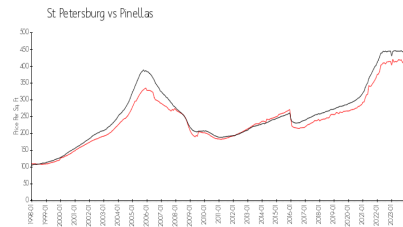

Market Information

South Bay (7400,7430&7432): $326/sq. ft.
St Petersburg: $404/sq. ft.

St Petersburg: $404/sq. ft.
Pinellas: $419/sq. ft.

Inventory for Sale

South Bay (7400,7430&7432) 4%
St Petersburg 4%
Pinellas 3%

Avg. Time to Close Over Last 12 Months

South Bay (7400,7430&7432) 132 days
St Petersburg 66 days
Pinellas 62 days