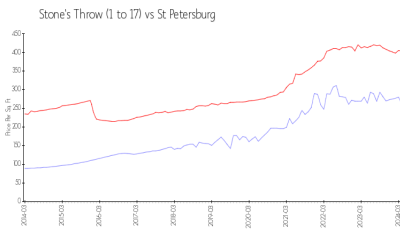

Market Information

Stone's Throw (1 to 17):	$261/sq. ft.	St Petersburg:	$404/sq. ft.
St Petersburg:	$404/sq. ft.	Pinellas:	$419/sq. ft.

Inventory for Sale

Stone's Throw (1 to 17)	1%
St Petersburg	4%
Pinellas	3%

Avg. Time to Close Over Last 12 Months

Stone's Throw (1 to 17)	46 days
St Petersburg	66 days
Pinellas	62 days