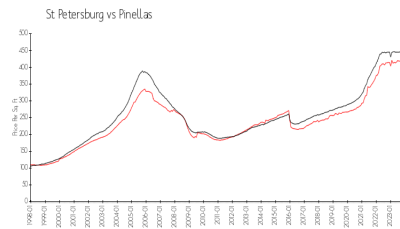

Market Information

Stone's Throw (1 to 17):	$261/sq. ft.	St Petersburg:	$404/sq. ft.
St Petersburg:	$404/sq. ft.	Pinellas:	$419/sq. ft.

Inventory for Sale

Stone's Throw (1 to 17)	1%
St Petersburg	4%
Pinellas	3%

Avg. Time to Close Over Last 12 Months

Stone's Throw (1 to 17)	46 days
St Petersburg	66 days
Pinellas	62 days