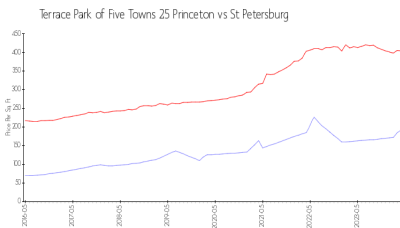

Market Information

Terrace Park of Five Towns 25 Princeton: $192/sq. ft.
St Petersburg: $404/sq. ft.

St Petersburg: $404/sq. ft.
Pinellas: $419/sq. ft.

Inventory for Sale

Terrace Park of Five Towns 25 Princeton
St Petersburg
0%

Pinellas

Avg. Time to Close Over Last 12 Months

Terrace Park of Five Towns 25 Princeton: 49 days
St Petersburg: 66 days
Pinellas: 62 days