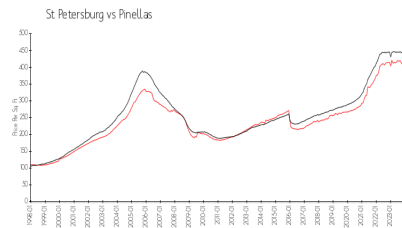

Market Information

Terrace Park of Five Towns 25 Princeton: $192/sq. ft.
St Petersburg: $404/sq. ft.

St Petersburg: $404/sq. ft.
Pinellas: $419/sq. ft.

Inventory for Sale

Terrace Park of Five Towns 25 Princeton
St Petersburg
0%

Pinellas

Avg. Time to Close Over Last 12 Months

Terrace Park of Five Towns 25 Princeton: 49 days
St Petersburg: 66 days
Pinellas: 62 days