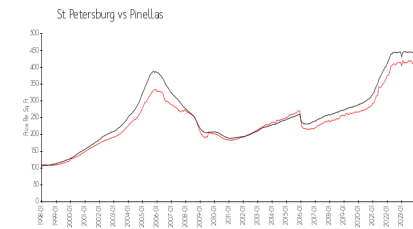

Vista Verde West

5900 Bahia del Mar Cir, St Petersburg, FL, Pinellas 33715

Building Information

Number of units:	80
Number of active listings for rent:	2
Number of active listings for sale:	1
Building inventory for sale:	1%
Number of sales over the last 12 months:	3
Number of sales over the last 6 months:	1
Number of sales over the last 3 months:	1

Built in 1989 - 80 units - 2 floors

Market Information

Vista Verde West: \$386/sq. ft.
St Petersburg: \$404/sq. ft.

St Petersburg: \$404/sq. ft.
Pinellas: \$419/sq. ft.

Inventory for Sale

Vista Verde West	1%
St Petersburg	4%
Pinellas	3%