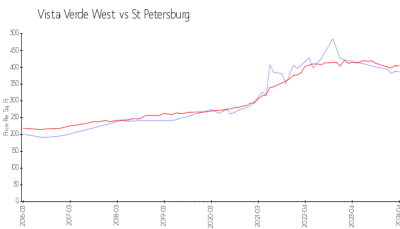

Vista Verde West

5900 Bahia del Mar Cir, St Petersburg, FL, Pinellas 33715

Building Information

Number of units:	80
Number of active listings for rent:	2
Number of active listings for sale:	1
Building inventory for sale:	1%
Number of sales over the last 12 months:	3
Number of sales over the last 6 months:	1
Number of sales over the last 3 months:	1

Built in 1989 - 80 units - 2 floors

Market Information

Vista Verde West: \$386/sq. ft.
St Petersburg: \$404/sq. ft.

St Petersburg: \$404/sq. ft.
Pinellas: \$419/sq. ft.

Inventory for Sale

Vista Verde West	1%
St Petersburg	4%
Pinellas	3%

Avg. Time to Close Over Last 12 Months

Vista Verde West	80 days
St Petersburg	66 days
Pinellas	62 days