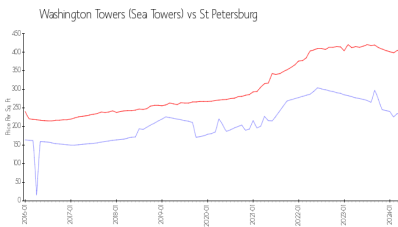

Washington Towers (Sea Towers)

4550 Cove Cir, St Petersburg, FL, Pinellas 33708

Building Information

Number of units:	107
Number of active listings for rent:	2
Number of active listings for sale:	13
Building inventory for sale:	12%
Number of sales over the last 12 months:	9
Number of sales over the last 6 months:	2
Number of sales over the last 3 months:	2

Sea Towers
Seminole Blvd,
St. Petersburg, FL 33708,
(727) 397-1164
seatowers@tampabay.rr.com
<http://www.seatowerscondos.com/seatowers/home.asp>

Built in 1973 - 107 units - 12 floors

Market Information

Washington Towers (Sea Towers): \$232/sq. ft.
St Petersburg: \$404/sq. ft.