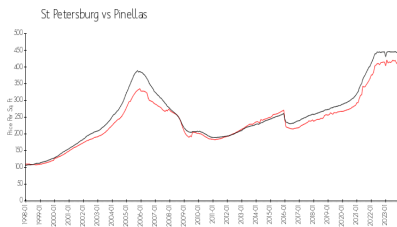

Washington Towers (Sea Towers)

4550 Cove Cir, St Petersburg, FL, Pinellas 33708

Building Information

Number of units:	107
Number of active listings for rent:	2
Number of active listings for sale:	13
Building inventory for sale:	12%
Number of sales over the last 12 months:	9
Number of sales over the last 6 months:	2
Number of sales over the last 3 months:	2

Sea Towers
Seminole Blvd,
St. Petersburg, FL 33708,
(727) 397-1164
seatowers@tampabay.rr.com
<http://www.seatowerscondos.com/seatowers/home.asp>

Built in 1973 - 107 units - 12 floors

Market Information

Washington Towers (Sea Towers): \$232/sq. ft.
St Petersburg: \$404/sq. ft.