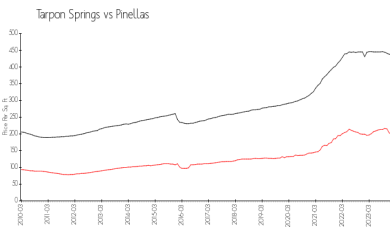

Market Information

Windrush Bay: $242/sq. ft.
Tarpon Springs: $189/sq. ft.

Tarpon Springs: $189/sq. ft.
Pinellas: $419/sq. ft.

Inventory for Sale

Windrush Bay 1%
Tarpon Springs 2%
Pinellas 3%

Avg. Time to Close Over Last 12 Months

Windrush Bay 37 days
Tarpon Springs 81 days
Pinellas 62 days