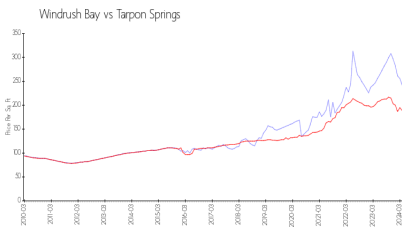

Market Information

Windrush Bay: $242/sq. ft.
Tarpon Springs: $189/sq. ft.

Tarpon Springs: $189/sq. ft.
Pinellas: $419/sq. ft.

Inventory for Sale

Windrush Bay 1%
Tarpon Springs 2%
Pinellas 3%

Avg. Time to Close Over Last 12 Months

Windrush Bay 37 days
Tarpon Springs 81 days
Pinellas 62 days