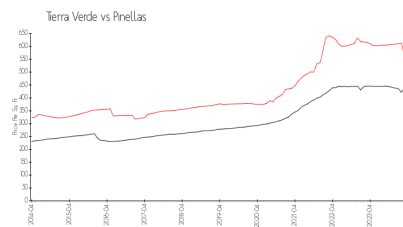

Market Information

Sunset Pointe at Collany Key (650-795&800): $1053/sq. ft.
Tierra Verde: $607/sq. ft.

Tierra Verde: $607/sq. ft.
Pinellas: $419/sq. ft.

Inventory for Sale

Sunset Pointe at Collany Key (650-795&800)
Tierra Verde
0%

Pinellas

Avg. Time to Close Over Last 12 Months

Sunset Pointe at Collany Key (650-795&800) 199 days
Tierra Verde 94 days
Pinellas 62 days