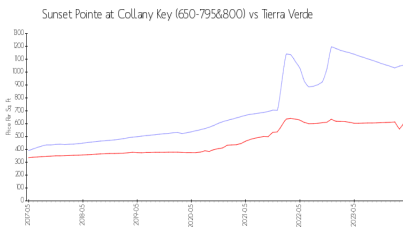

Market Information

Sunset Pointe at Collany Key (650-795&800): $1053/sq. ft.
Tierra Verde: $607/sq. ft.

Tierra Verde: $607/sq. ft.
Pinellas: $419/sq. ft.

Inventory for Sale

Sunset Pointe at Collany Key (650-795&800)
Tierra Verde
0%

Pinellas

Avg. Time to Close Over Last 12 Months

Sunset Pointe at Collany Key (650-795&800) 199 days
Tierra Verde 94 days
Pinellas 62 days