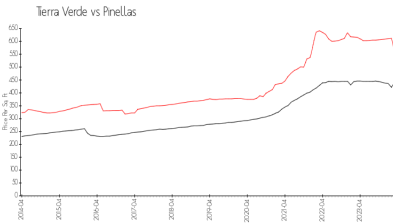

Tierra Verde: $607/sq. ft.
Pinellas: $419/sq. ft.

Inventory for Sale

Sunset Watch 8%
Tierra Verde 3%
Pinellas 3%

Avg. Time to Close Over Last 12 Months

Sunset Watch 42 days
Tierra Verde 94 days
Pinellas 62 days