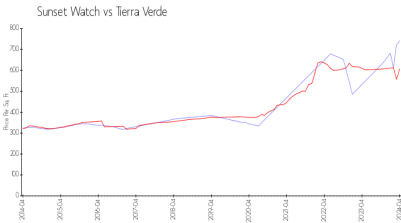

Market Information

Sunset Watch: $741/sq. ft.
Tierra Verde: $607/sq. ft.