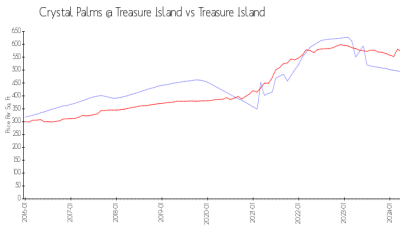

Market Information

Crystal Palms @ Treasure Island: $494/sq. ft.
Treasure Island: $573/sq. ft.
Treasure Island: $573/sq. ft.

Treasure Island: $573/sq. ft.
Pinellas: $419/sq. ft.

Inventory for Sale

Crystal Palms @ Treasure Island: 25%
Treasure Island: 4%
Pinellas: 3%

Avg. Time to Close Over Last 12 Months

Crystal Palms @ Treasure Island: 47 days
Treasure Island: 74 days
Pinellas: 62 days