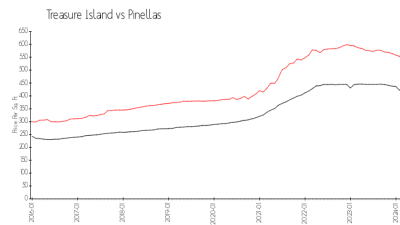

Market Information

Crystal Palms @ Treasure Island: $494/sq. ft.
Treasure Island: $573/sq. ft.
Treasure Island: $573/sq. ft.

Treasure Island: $573/sq. ft.
Pinellas: $419/sq. ft.

Inventory for Sale

Crystal Palms @ Treasure Island: 25%
Treasure Island: 4%
Pinellas: 3%

Avg. Time to Close Over Last 12 Months

Crystal Palms @ Treasure Island: 47 days
Treasure Island: 74 days
Pinellas: 62 days