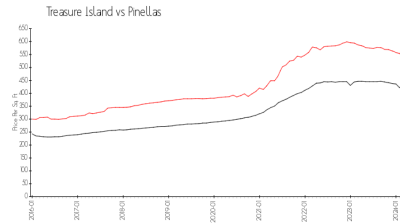

Market Information

Land's End at Sunset Beach: $815/sq. ft.
Treasure Island: $573/sq. ft.

Treasure Island: $573/sq. ft.
Pinellas: $419/sq. ft.

Inventory for Sale

Land's End at Sunset Beach: 1%
Treasure Island: 4%
Pinellas: 3%

Avg. Time to Close Over Last 12 Months

Land's End at Sunset Beach: 4 days
Treasure Island: 74 days
Pinellas: 62 days