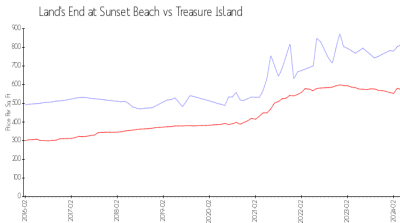

Market Information

Land's End at Sunset Beach: $815/sq. ft.
Treasure Island: $573/sq. ft.

Treasure Island: $573/sq. ft.
Pinellas: $419/sq. ft.

Inventory for Sale

Land's End at Sunset Beach: 1%
Treasure Island: 4%
Pinellas: 3%

Avg. Time to Close Over Last 12 Months

Land's End at Sunset Beach: 4 days
Treasure Island: 74 days
Pinellas: 62 days