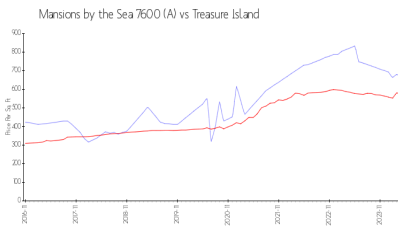

Market Information

Mansions by the Sea 7600 (A): $670/sq. ft.
Treasure Island: $573/sq. ft.

Treasure Island: $573/sq. ft.
Pinellas: $419/sq. ft.

Inventory for Sale

Mansions by the Sea 7600 (A)	10%
Treasure Island	4%
Pinellas	3%

Avg. Time to Close Over Last 12 Months

Mansions by the Sea 7600 (A)	81 days
Treasure Island	74 days
Pinellas	62 days