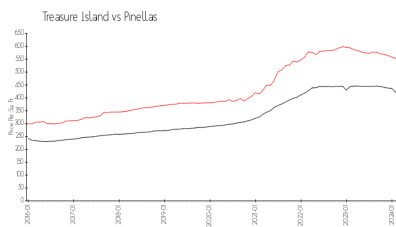

Market Information

Mansions by the Sea 7600 (A): $670/sq. ft.
Treasure Island: $573/sq. ft.

Treasure Island: $573/sq. ft.
Pinellas: $419/sq. ft.

Inventory for Sale

Mansions by the Sea 7600 (A)	10%
Treasure Island	4%
Pinellas	3%

Avg. Time to Close Over Last 12 Months

Mansions by the Sea 7600 (A)	81 days
Treasure Island	74 days
Pinellas	62 days