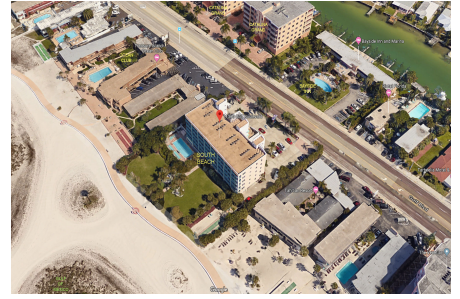

South Beach

11360 Gulf Blvd, Treasure Island, FL, Pinellas 33706

Building Information

Number of units: 40
Number of active listings for rent: 0
Number of active listings for sale: 0
Building inventory for sale:
Number of sales over the last 12 months: 0%
Number of sales over the last 6 months: 2
Number of sales over the last 3 months: 2

South Beach Condo Hotel
Address: 11360 Gulf Blvd,
Treasure Island, FL 33706
Phone: +1 727-367-1991

Built in 2001 - 40 units - 6 floors

Market Information

South Beach: \$1015/sq. ft.
Treasure Island: \$573/sq. ft.