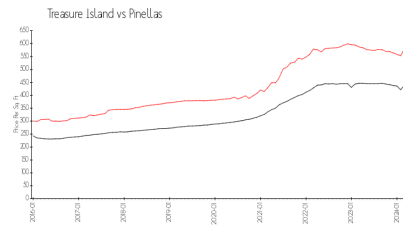

South Beach

11360 Gulf Blvd, Treasure Island, FL, Pinellas 33706

Building Information

Number of units: 40
Number of active listings for rent: 0
Number of active listings for sale: 0
Building inventory for sale:
Number of sales over the last 12 months: 0%
Number of sales over the last 6 months: 2
Number of sales over the last 3 months: 2

South Beach Condo Hotel
Address: 11360 Gulf Blvd,
Treasure Island, FL 33706
Phone: +1 727-367-1991

Built in 2001 - 40 units - 6 floors

Market Information

South Beach: \$1015/sq. ft.
Treasure Island: \$573/sq. ft.