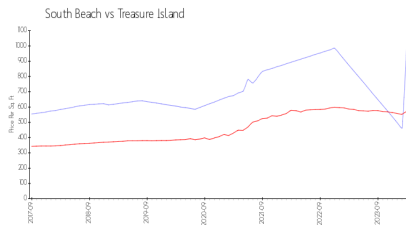

South Beach

11360 Gulf Blvd, Treasure Island, FL, Pinellas 33706

Building Information

Number of units: 40
Number of active listings for rent: 0
Number of active listings for sale: 0
Building inventory for sale:
Number of sales over the last 12 months: 0%
Number of sales over the last 6 months: 2
Number of sales over the last 3 months: 2

South Beach Condo Hotel
Address: 11360 Gulf Blvd,
Treasure Island, FL 33706
Phone: +1 727-367-1991

Built in 2001 - 40 units - 6 floors

Market Information

South Beach: \$1015/sq. ft.
Treasure Island: \$573/sq. ft.