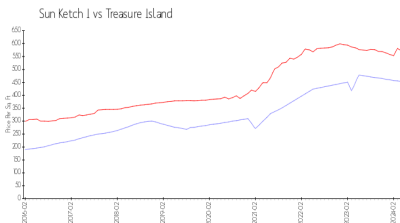

Market Information

Sun Ketch I: $453/sq. ft.
Treasure Island: $573/sq. ft.

Treasure Island: $573/sq. ft.
Pinellas: $419/sq. ft.

Inventory for Sale

Sun Ketch I	2%
Treasure Island	4%
Pinellas	3%

Avg. Time to Close Over Last 12 Months

Sun Ketch I	29 days
Treasure Island	74 days
Pinellas	62 days