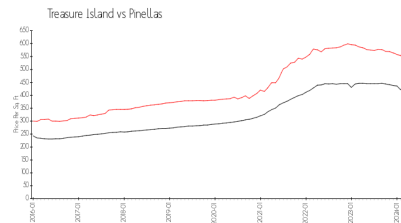

Market Information

Sun Ketch I: $453/sq. ft.
Treasure Island: $573/sq. ft.

Treasure Island: $573/sq. ft.
Pinellas: $419/sq. ft.

Inventory for Sale

Sun Ketch I	2%
Treasure Island	4%
Pinellas	3%

Avg. Time to Close Over Last 12 Months

Sun Ketch I	29 days
Treasure Island	74 days
Pinellas	62 days