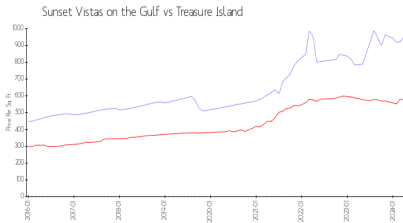

## Market Information

Sunset Vistas on the Gulf: \$955/sq. ft.  
 Treasure Island: \$573/sq. ft.

Treasure Island: \$573/sq. ft.  
 Pinellas: \$419/sq. ft.