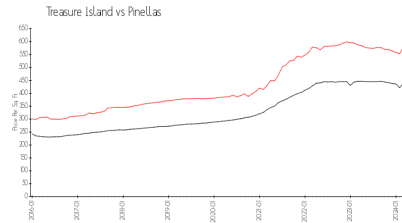

## Market Information

Sunset Vistas on the Gulf: \$955/sq. ft.  
 Treasure Island: \$573/sq. ft.

Treasure Island: \$573/sq. ft.  
 Pinellas: \$419/sq. ft.