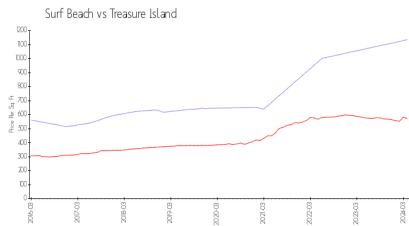

Surf Beach

11040 Gulf Blvd, Treasure Island, FL, Pinellas 33706

Building Information

Number of units: 30
Number of active listings for rent: 0
Number of active listings for sale: 0
Building inventory for sale:
Number of sales over the last 12 months: 0%
Number of sales over the last 6 months: 2
Number of sales over the last 3 months: 2

Built in 2005 - 30 units - 6 floors

Market Information

Surf Beach: \$1136/sq. ft.
Treasure Island: \$573/sq. ft.

Treasure Island: \$573/sq. ft.
Pinellas: \$419/sq. ft.

Inventory for Sale

Surf Beach
Treasure Island
0%%