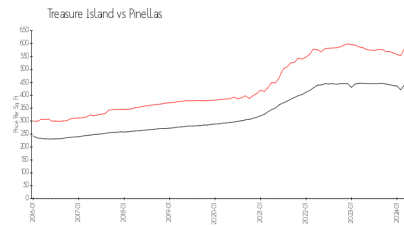

Built in 2005 - 30 units - 6 floors

Market Information

Surf Beach: \$1136/sq. ft.
Treasure Island: \$573/sq. ft.

Treasure Island: \$573/sq. ft.
Pinellas: \$419/sq. ft.

Inventory for Sale

Surf Beach
Treasure Island
0%%