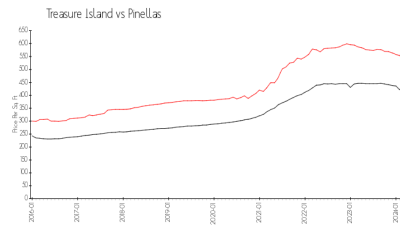

## Market Information

Vittoria: \$431/sq. ft.  
Treasure Island: \$573/sq. ft.

Treasure Island: \$573/sq. ft.  
Pinellas: \$419/sq. ft.