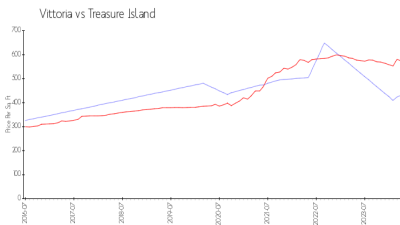

## Market Information

Vittoria: \$431/sq. ft.  
Treasure Island: \$573/sq. ft.

Treasure Island: \$573/sq. ft.  
Pinellas: \$419/sq. ft.