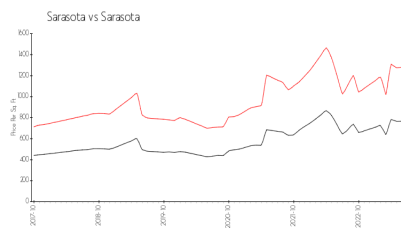

Vue Sarasota Bay Condo Association
1155 N Gulfstream Ave
Sarasota, FL 34236
(941) 358-3311

Built in 2017 - 141 units - 19 floors

Market Information

Vue Sarasota Bay: \$1319/sq. ft.
Sarasota: \$1293/sq. ft.

Sarasota: \$1293/sq. ft.
Sarasota: \$873/sq. ft.

Inventory for Sale

Vue Sarasota Bay
Sarasota
0%%

Sarasota

Avg. Time to Close Over Last 12 Months

Vue Sarasota Bay 31 days
Sarasota 31 days
Sarasota 45 days