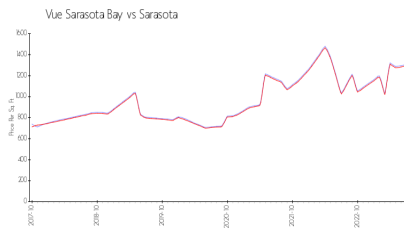

Vue Sarasota Bay Condo Association
1155 N Gulfstream Ave
Sarasota, FL 34236
(941) 358-3311

Built in 2017 - 141 units - 19 floors

Market Information

Vue Sarasota Bay: \$1319/sq. ft.
Sarasota: \$1293/sq. ft.