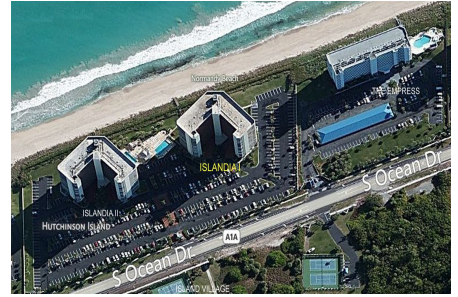

Islandia I

9550 S Ocean Dr, Jensen Beach, FL, St. Lucie 34957

Building Information

Number of units:	194
Number of active listings for rent:	1
Number of active listings for sale:	0
Building inventory for sale:	
Number of sales over the last 12 months:	0%
Number of sales over the last 6 months:	2
Number of sales over the last 3 months:	0

Islandia I Management
9550 South Ocean Drive,
South Hutchinson Island,
Jensen Beach, Florida 34957
(772) 229-3591
<http://www.islandiai.com/>

Built in 1982 - 194 units - 20 floors

Market Information

Islandia I:	\$460/sq. ft.	Jensen Beach:	\$450/sq. ft.
Jensen Beach:	\$450/sq. ft.	St. Lucie:	\$298/sq. ft.