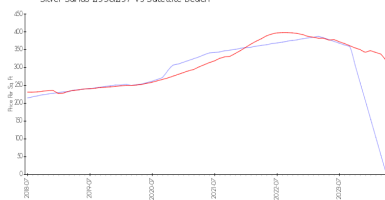

Unit 297 Highway A1A # 217 - Silver Sands 295&297

297 Highway A1A # 217 - 295 Highway A1A, Satellite Beach, FL, Brevard 32937

Unit Information

MLS Number:	1005311
Status:	Active
Size:	1,625 Sq ft.
Bedrooms:	2
Full Bathrooms:	2
Half Bathrooms:	
Parking Spaces:	Underground
View:	Ocean
Rental Price:	$3,250
List PPSF:	$2
Valuated Price:	$3,000
Valuated PPSF:	$2

The above valuated price is a baseline figure that does not take into account any specific renovation, upgrade, split, merge, or deterioration of the unit.

Building Information

Number of units:	64
Number of active listings for rent:	0
Number of active listings for sale:	1
Building inventory for sale:	1%
Number of sales over the last 12 months:	0
Number of sales over the last 6 months:	0
Number of sales over the last 3 months:	0

Building Association Information

Silver Sands Condo Associates
Address: 297 Florida A1A,
Satellite Beach, FL 32937
Phone: +1 321-773-9551

Market Information

Silver Sands 295&297 vs Satellite Beach