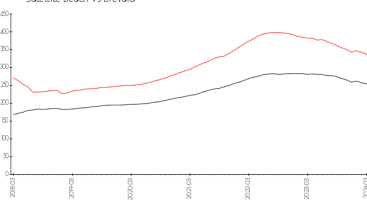

Silver Sands 295&297:	\$2/sq. ft.	Satellite Beach:	\$318/sq. ft.
Satellite Beach:	\$318/sq. ft.	Brevard:	\$226/sq. ft.

Inventory for Sale

Silver Sands 295&297	2%
Satellite Beach	1%
Brevard	1%

Avg. Time to Close Over Last 12 Months