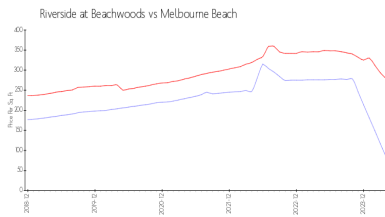

Unit 121 - Riverside at Beachwoods

121 - 3220 River Villa Wy, Melbourne Beach, FL, Brevard 32951

Unit Information

MLS Number:	1005406
Status:	Active
Size:	1,375 Sq ft.
Bedrooms:	2
Full Bathrooms:	2
Half Bathrooms:	
Parking Spaces:	Additional Parking, Guest, Underground
View:	River, Intracoastal
List Price:	\$499,000
List PPSF:	\$363
Valuated Price:	\$121,000
Valuated PPSF:	\$81

Market Information

Riverside at Beachwoods:	\$84/sq. ft.	Melbourne Beach:	\$279/sq. ft.
Melbourne Beach:	\$279/sq. ft.	Brevard:	\$226/sq. ft.

Inventory for Sale

Riverside at Beachwoods	6%
Melbourne Beach	1%
Brevard	1%