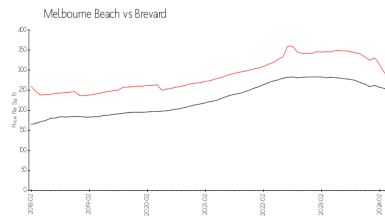

Unit 121 - Riverside at Beachwoods

121 - 3220 River Villa Wy, Melbourne Beach, FL, Brevard 32951

Unit Information

MLS Number:	1005406
Status:	Active
Size:	1,375 Sq ft.
Bedrooms:	2
Full Bathrooms:	2
Half Bathrooms:	
Parking Spaces:	Additional Parking, Guest, Underground
View:	River, Intracoastal
List Price:	$499,000
List PPSF:	$363
Valuated Price:	$121,000
Valuated PPSF:	$81

The above valuated price is a baseline figure that does not take into account any specific renovation, upgrade, split, merge, or deterioration of the unit.

Building Information

Number of units:	36
Number of active listings for rent:	0
Number of active listings for sale:	2
Building inventory for sale:	5%
Number of sales over the last 12 months:	0
Number of sales over the last 6 months:	0
Number of sales over the last 3 months:	0

Market Information

Riverside at Beachwoods:	$84/sq. ft.	Melbourne Beach:	$279/sq. ft.
Melbourne Beach:	$279/sq. ft.	Brevard:	$226/sq. ft.

Inventory for Sale

Riverside at Beachwoods	6%
Melbourne Beach	1%
Brevard	1%

Avg. Time to Close Over Last 12 Months

Riverside at Beachwoods	n/a
Melbourne Beach	n/a
Brevard	39 days