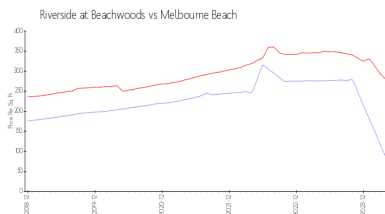

Unit 130 - Riverside at Beachwoods

130 - 3220 River Villa Wy, Melbourne Beach, FL, Brevard 32951

Unit Information

MLS Number: 1007869
 Status: Active
 Size: 1,875 Sq ft.
 Bedrooms: 3
 Full Bathrooms: 2
 Half Bathrooms: 2
 Parking Spaces: Assigned, Attached, Detached, Garage, Garage Door Opener, Gated, Guest, RV Access/Parking, Underground
 View: River, Water, Intracoastal
 List Price: \$699,000
 List PPSF: \$373
 Valuated Price: \$175,000
 Valuated PPSF: \$82

Market Information

Riverside at Beachwoods: \$84/sq. ft.
 Melbourne Beach: \$279/sq. ft.
 Brevard: \$226/sq. ft.

Inventory for Sale

Riverside at Beachwoods: 6%
 Melbourne Beach: 1%
 Brevard: 1%

Avg. Time to Close Over Last 12 Months