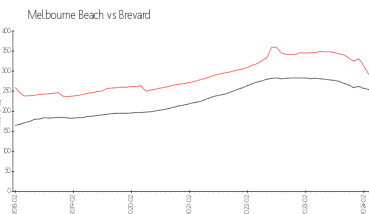

Unit 130 - Riverside at Beachwoods

130 - 3220 River Villa Wy, Melbourne Beach, FL, Brevard 32951

Unit Information

MLS Number: 1007869
 Status: Active
 Size: 1,875 Sq ft.
 Bedrooms: 3
 Full Bathrooms: 2
 Half Bathrooms: 2
 Parking Spaces: Assigned, Attached, Detached, Garage, Garage Door Opener, Gated, Guest, RV Access/Parking, Underground
 View: River, Water, Intracoastal
 List Price: \$699,000
 List PPSF: \$373
 Valuated Price: \$175,000
 Valuated PPSF: \$82

Market Information

Riverside at Beachwoods: \$84/sq. ft.
 Melbourne Beach: \$279/sq. ft.
 Brevard: \$226/sq. ft.

Inventory for Sale

Riverside at Beachwoods: 6%
 Melbourne Beach: 1%
 Brevard: 1%

Avg. Time to Close Over Last 12 Months