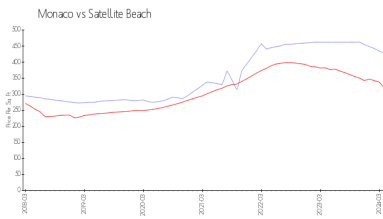

Unit 581 Highway A1A # 201 - Monaco

581 Highway A1A # 201 - 571 Highway A1A, Satellite Beach, FL, Brevard 32937

Unit Information

MLS Number:	1008221
Status:	Active
Size:	1,989 Sq ft.
Bedrooms:	3
Full Bathrooms:	2
Half Bathrooms:	
Parking Spaces:	Assigned, Garage, Garage Door Opener
View:	Water
List Price:	$877,777
List PPSF:	$441
Valuated Price:	$834,000
Valuated PPSF:	$421

The above valuated price is a baseline figure that does not take into account any specific renovation, upgrade, split, merge, or deterioration of the unit.

Building Information

Number of units:	44
Number of active listings for rent:	0
Number of active listings for sale:	2
Building inventory for sale:	4%
Number of sales over the last 12 months:	0
Number of sales over the last 6 months:	0
Number of sales over the last 3 months:	0

Market Information

Monaco:	$428/sq. ft.	Satellite Beach:	$318/sq. ft.
Satellite Beach:	$318/sq. ft.	Brevard:	$226/sq. ft.

Inventory for Sale

Monaco	5%
Satellite Beach	1%
Brevard	1%

Avg. Time to Close Over Last 12 Months

Monaco	n/a
Satellite Beach	50 days
Brevard	41 days