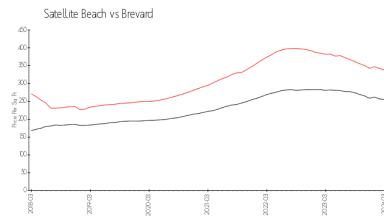

Unit 581 Highway A1A # 201 - Monaco

581 Highway A1A # 201 - 571 Highway A1A, Satellite Beach, FL, Brevard 32937

Unit Information

MLS Number:	1008221
Status:	Active
Size:	1,989 Sq ft.
Bedrooms:	3
Full Bathrooms:	2
Half Bathrooms:	
Parking Spaces:	Assigned, Garage, Garage Door Opener
View:	Water
List Price:	$877,777
List PPSF:	$441
Valuated Price:	$834,000
Valuated PPSF:	$421

The above valuated price is a baseline figure that does not take into account any specific renovation, upgrade, split, merge, or deterioration of the unit.

Building Information

Number of units:	44
Number of active listings for rent:	0
Number of active listings for sale:	2
Building inventory for sale:	4%
Number of sales over the last 12 months:	0
Number of sales over the last 6 months:	0
Number of sales over the last 3 months:	0

Market Information

Monaco:	$428/sq. ft.	Satellite Beach:	$318/sq. ft.
Satellite Beach:	$318/sq. ft.	Brevard:	$226/sq. ft.

Inventory for Sale

Monaco	5%
Satellite Beach	1%
Brevard	1%

Avg. Time to Close Over Last 12 Months

Monaco	n/a
Satellite Beach	50 days
Brevard	41 days