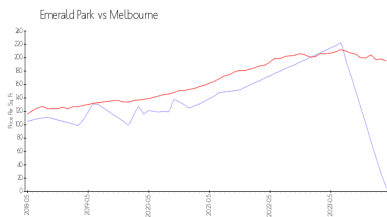

Building Association Information

Emerald Park Condo Association Inc
 2200 Flower Tree Circle
 Melbourne, FL 32935
 (321) 255-3293

Market Information

Emerald Park: \$6/sq. ft.
 Melbourne: \$195/sq. ft.

Melbourne: \$195/sq. ft.
 Brevard: \$226/sq. ft.