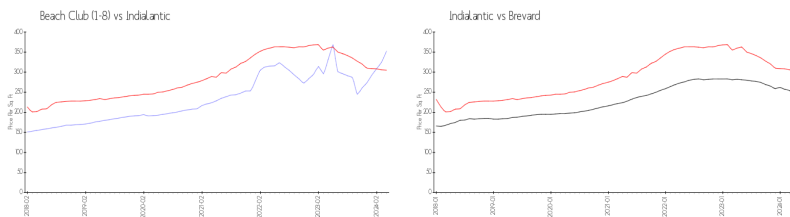

## Market Information

Beach Club (1-8): \$352/sq. ft.  
 Indialantic: \$305/sq. ft.  
 Indialantic: \$305/sq. ft.  
 Brevard: \$226/sq. ft.