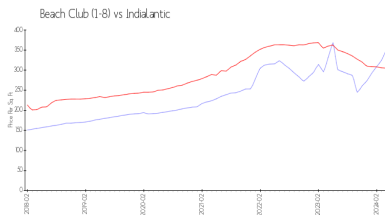

Unit 650 Island Club Ct # 8-155 - Beach Club (1-8)

650 Island Club Ct # 8-155 - 650 Island Ct, Indialantic, FL, Brevard 32903

Unit Information

MLS Number:	1009498
Status:	Active
Size:	900 Sq ft.
Bedrooms:	2
Full Bathrooms:	2
Half Bathrooms:	
Parking Spaces:	Unassigned
View:	Lake
Rental Price:	\$2,000
List PPSF:	\$2
Valuated Price:	\$325,000
Valuated PPSF:	\$361

Building Association Information

Beach Club 160
630 Island Club Ct
Indialantic FL, 32903

<http://www.beachclub160.com/>

Market Information

Beach Club (1-8):	\$352/sq. ft.	Indialantic:	\$305/sq. ft.
Indialantic:	\$305/sq. ft.	Brevard:	\$226/sq. ft.