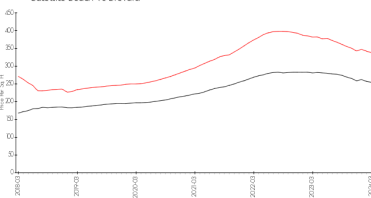

Market Information

Eastwind 1455&1465 vs Satellite Beach

Satellite Beach vs Brevard

Eastwind \$374/sq. ft.

1455&1465:

Satellite Beach: \$318/sq. ft.

Satellite Beach: \$318/sq. ft.

Brevard: \$226/sq. ft.