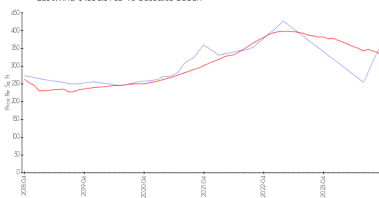

Unit 1465 Highway A1A # 403 - Eastwind 1455&1465

1465 Highway A1A # 403 - 1455 Highway A1A, Satellite Beach, FL, Brevard 32937

Unit Information

MLS Number:	1009953
Status:	Active
Size:	1,155 Sq ft.
Bedrooms:	2
Full Bathrooms:	2
Half Bathrooms:	
Parking Spaces:	Garage
View:	Beach,Ocean
Rental Price:	\$2,625
List PPSF:	\$2
Valuated Price:	\$484,000
Valuated PPSF:	\$377

The above valuated price is a baseline figure that does not take into account any specific renovation, upgrade, split, merge, or deterioration of the unit.

Building Information

Number of units:	52
Number of active listings for rent:	0
Number of active listings for sale:	0
Building inventory for sale:	0%
Number of sales over the last 12 months:	0
Number of sales over the last 6 months:	0
Number of sales over the last 3 months:	0

Market Information

Eastwind 1455&1465 vs Satellite Beach

Satellite Beach vs Brevard

Eastwind \$374/sq. ft.

1455&1465:

Satellite Beach: \$318/sq. ft.

Satellite Beach: \$318/sq. ft.

Brevard: \$226/sq. ft.