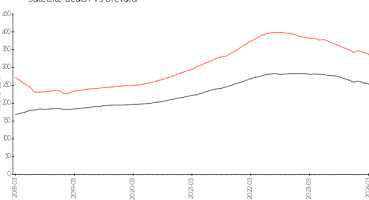

Silver Sands 295&297:	\$2/sq. ft.	Satellite Beach:	\$318/sq. ft.
Satellite Beach:	\$318/sq. ft.	Brevard:	\$226/sq. ft.

Inventory for Sale

Silver Sands 295&297	2%
Satellite Beach	1%
Brevard	1%

Avg. Time to Close Over Last 12 Months