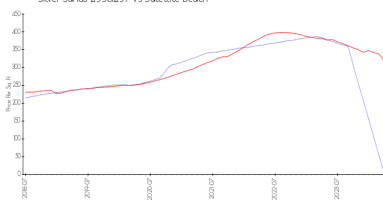

Unit 295 Highway A1A # 507 - Silver Sands 295&297

295 Highway A1A # 507 - 295 Highway A1A, Satellite Beach, FL, Brevard 32937

Unit Information

MLS Number:	1010282
Status:	Active
Size:	1,627 Sq ft.
Bedrooms:	2
Full Bathrooms:	2
Half Bathrooms:	
Parking Spaces:	Underground,Other
View:	Water,Other
Rental Price:	$3,400
List PPSF:	$2
Valuated Price:	$4,000
Valuated PPSF:	$2

The above valuated price is a baseline figure that does not take into account any specific renovation, upgrade, split, merge, or deterioration of the unit.

Building Information

Number of units:	64
Number of active listings for rent:	0
Number of active listings for sale:	1
Building inventory for sale:	1%
Number of sales over the last 12 months:	0
Number of sales over the last 6 months:	0
Number of sales over the last 3 months:	0

Building Association Information

Silver Sands Condo Associates
Address: 297 Florida A1A,
Satellite Beach, FL 32937
Phone: +1 321-773-9551

Market Information

Silver Sands 295&297 vs Satellite Beach