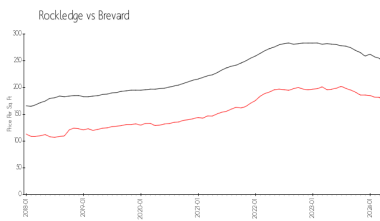

Building Association Information

Meadow Pointe Condos
 Address: 1300 Lara Cir,
 Rockledge, FL 32955
 Phone: +1 321-607-6743

<https://meadowpointecondos.com/>

Market Information

Meadow Pointe:	\$193/sq. ft.	Rockledge:	\$169/sq. ft.
Rockledge:	\$169/sq. ft.	Brevard:	\$226/sq. ft.