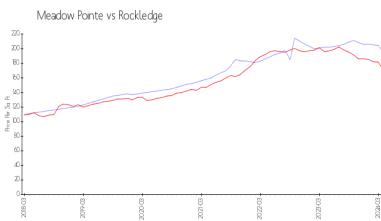

Unit 1315 Lara Cir # 105 - Meadow Pointe

1315 Lara Cir # 105 - 1310 Lara Cir, Rockledge, FL, Brevard 32955

Unit Information

MLS Number: 1011606
 Status: Active
 Size: 1,495 Sq ft.
 Bedrooms: 3
 Full Bathrooms: 2
 Half Bathrooms:
 Parking Spaces: Garage
 View:
 Rental Price: \$2,350
 List PPSF: \$2
 Valuated Price: \$293,000
 Valuated PPSF: \$193

Building Association Information

Meadow Pointe Condos
 Address: 1300 Lara Cir,
 Rockledge, FL 32955
 Phone: +1 321-607-6743

<https://meadowpointecondos.com/>

Market Information

Meadow Pointe:	\$193/sq. ft.	Rockledge:	\$169/sq. ft.
Rockledge:	\$169/sq. ft.	Brevard:	\$226/sq. ft.