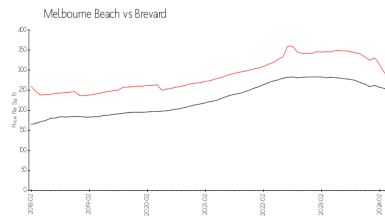

Market Information

Riverside at Beachwoods:	\$84/sq. ft.	Melbourne Beach:	\$279/sq. ft.
Melbourne Beach:	\$279/sq. ft.	Brevard:	\$226/sq. ft.

Inventory for Sale

Riverside at Beachwoods	6%
Melbourne Beach	1%
Brevard	1%