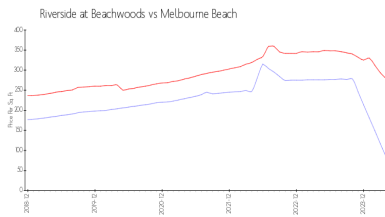

Market Information

Riverside at Beachwoods:	\$84/sq. ft.	Melbourne Beach:	\$279/sq. ft.
Melbourne Beach:	\$279/sq. ft.	Brevard:	\$226/sq. ft.

Inventory for Sale

Riverside at Beachwoods	6%
Melbourne Beach	1%
Brevard	1%