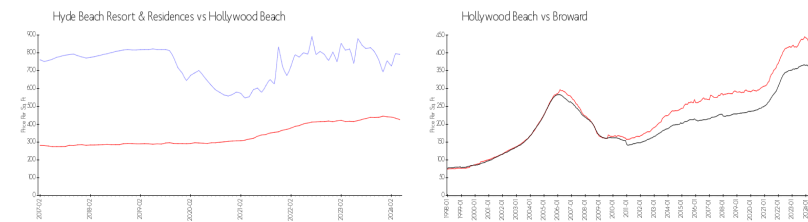

Unit 1509 - Hyde Beach Resort & Residences

1509 - 4111 S Ocean Dr, Hollywood Beach, FL, Broward 33019

Unit Information

MLS Number: A10988737
Status: Active
Size: 841 Sq ft.
Bedrooms: 1
Full Bathrooms: 1
Half Bathrooms:
Parking Spaces: 1 Space
View: Ocean View
Rental Price: $5,500
List PPSF: $7
Valuated Price: $600,000
Valuated PPSF: $713

The above valuated price is a baseline figure that does not take into account any specific renovation, upgrade, split, merge, or deterioration of the unit.

Building Information

Number of units: 407
Number of active listings for rent: 0
Number of active listings for sale: 78
Building inventory for sale: 19%
Number of sales over the last 12 months: 33
Number of sales over the last 6 months: 15
Number of sales over the last 3 months: 8

Building Association Information

Hyde Beach Residence & Resort
Address: 2801 E Hallandale Beach Blvd, Hallandale Beach, FL 33009
Phone: +1 954-457-4488

Market Information

Hyde Beach Resort & Residences: $791/sq. ft.
Hollywood Beach: $426/sq. ft.
Hollywood Beach: $426/sq. ft.
Broward: $351/sq. ft.

Inventory for Sale

Hyde Beach Resort & Residences: 19%
Hollywood Beach: 5%
Broward: 4%

Avg. Time to Close Over Last 12 Months

Hyde Beach Resort & Residences: 193 days
Hollywood Beach: 86 days
Broward: 67 days