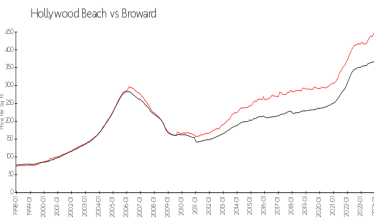

Unit 828 - Wave

828 - 2501 S Ocean Dr, Hollywood Beach, FL, Broward 33019

Unit Information

MLS Number:	A11415186
Status:	Active
Size:	835 Sq ft.
Bedrooms:	1
Full Bathrooms:	1
Half Bathrooms:	1
Parking Spaces:	
View:	
Rental Price:	$2,650
List PPSF:	$3
Valuated Price:	$435,000
Valuated PPSF:	$521

The above valuated price is a baseline figure that does not take into account any specific renovation, upgrade, split, merge, or deterioration of the unit.

Building Information

Number of units:	551
Number of active listings for rent:	49
Number of active listings for sale:	22
Building inventory for sale:	3%
Number of sales over the last 12 months:	12
Number of sales over the last 6 months:	6
Number of sales over the last 3 months:	4

Building Association Information

The Wave Condominium
(954) 929-8090

Market Information

Wave:	$619/sq. ft.	Hollywood Beach:	$426/sq. ft.
Hollywood Beach:	$426/sq. ft.	Broward:	$351/sq. ft.

Inventory for Sale

Wave	4%
Hollywood Beach	5%
Broward	4%

Avg. Time to Close Over Last 12 Months

Wave	56 days
Hollywood Beach	86 days
Broward	67 days