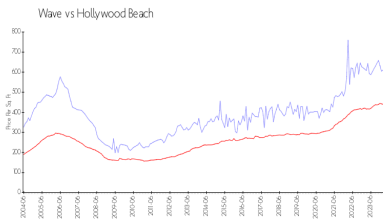

Unit 828 - Wave

828 - 2501 S Ocean Dr, Hollywood Beach, FL, Broward 33019

Unit Information

MLS Number:	A11415186
Status:	Active
Size:	835 Sq ft.
Bedrooms:	1
Full Bathrooms:	1
Half Bathrooms:	1
Parking Spaces:	
View:	
Rental Price:	$2,650
List PPSF:	$3
Valuated Price:	$435,000
Valuated PPSF:	$521

The above valuated price is a baseline figure that does not take into account any specific renovation, upgrade, split, merge, or deterioration of the unit.

Building Information

Number of units:	551
Number of active listings for rent:	49
Number of active listings for sale:	22
Building inventory for sale:	3%
Number of sales over the last 12 months:	12
Number of sales over the last 6 months:	6
Number of sales over the last 3 months:	4

Building Association Information

The Wave Condominium
(954) 929-8090

Market Information

Wave:	$619/sq. ft.	Hollywood Beach:	$426/sq. ft.
Hollywood Beach:	$426/sq. ft.	Broward:	$351/sq. ft.

Inventory for Sale

Wave	4%
Hollywood Beach	5%
Broward	4%

Avg. Time to Close Over Last 12 Months

Wave	56 days
Hollywood Beach	86 days
Broward	67 days