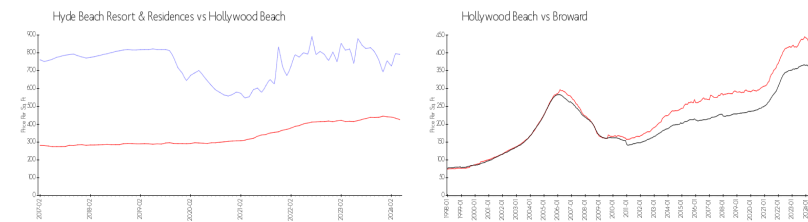

Unit 1406 - Hyde Beach Resort & Residences

1406 - 4111 S Ocean Dr, Hollywood Beach, FL, Broward 33019

Unit Information

MLS Number:	A11483894
Status:	Active
Size:	1,129 Sq ft.
Bedrooms:	2
Full Bathrooms:	2
Half Bathrooms:	
Parking Spaces:	1 Space, Valet Parking
View:	
Rental Price:	$5,000
List PPSF:	$4
Valuated Price:	$725,000
Valuated PPSF:	$642

The above valuated price is a baseline figure that does not take into account any specific renovation, upgrade, split, merge, or deterioration of the unit.

Building Information

Number of units:	407
Number of active listings for rent:	0
Number of active listings for sale:	78
Building inventory for sale:	19%
Number of sales over the last 12 months:	33
Number of sales over the last 6 months:	15
Number of sales over the last 3 months:	8

Building Association Information

Hyde Beach Residence & Resort
Address: 2801 E Hallandale Beach Blvd, Hallandale Beach, FL 33009
Phone: +1 954-457-4488

Market Information

Hyde Beach Resort & Residences:	$791/sq. ft.	Hollywood Beach:	$426/sq. ft.
Hollywood Beach:	$426/sq. ft.	Broward:	$351/sq. ft.

Inventory for Sale

Hyde Beach Resort & Residences	19%
Hollywood Beach	5%
Broward	4%

Avg. Time to Close Over Last 12 Months

Hyde Beach Resort & Residences	193 days
Hollywood Beach	86 days
Broward	67 days