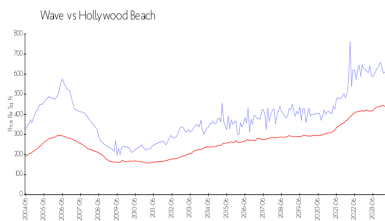

Unit 1515 - Wave

1515 - 2501 S Ocean Dr, Hollywood Beach, FL, Broward 33019

Unit Information

MLS Number: A11515768
Status: Active
Size: 745 Sq ft.
Bedrooms: 1
Full Bathrooms: 1
Half Bathrooms:
Parking Spaces:
View: Ocean View, Direct Ocean
Rental Price: $4,500
List PPSF: $6
Valuated Price: $555,000
Valuated PPSF: $745

The above valuated price is a baseline figure that does not take into account any specific renovation, upgrade, split, merge, or deterioration of the unit.

Building Information

Number of units: 551
Number of active listings for rent: 49
Number of active listings for sale: 20
Building inventory for sale: 3%
Number of sales over the last 12 months: 13
Number of sales over the last 6 months: 6
Number of sales over the last 3 months: 4

Building Association Information

The Wave Condominium
(954) 929-8090

Market Information

Wave: $619/sq. ft.   Hollywood Beach: $426/sq. ft.
Hollywood Beach: $426/sq. ft.   Broward: $351/sq. ft.

Inventory for Sale

Wave 4%
Hollywood Beach 5%
Broward 4%

Avg. Time to Close Over Last 12 Months

Wave 52 days
Hollywood Beach 86 days
Broward 67 days