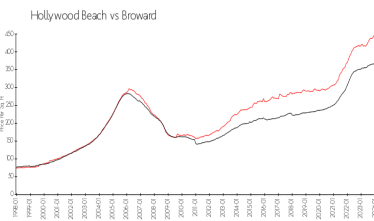

Unit 1515 - Wave

1515 - 2501 S Ocean Dr, Hollywood Beach, FL, Broward 33019

Unit Information

MLS Number: A11515768
Status: Active
Size: 745 Sq ft.
Bedrooms: 1
Full Bathrooms: 1
Half Bathrooms:
Parking Spaces:
View: Ocean View, Direct Ocean
Rental Price: $4,500
List PPSF: $6
Valuated Price: $555,000
Valuated PPSF: $745

The above valuated price is a baseline figure that does not take into account any specific renovation, upgrade, split, merge, or deterioration of the unit.

Building Information

Number of units: 551
Number of active listings for rent: 49
Number of active listings for sale: 20
Building inventory for sale: 3%
Number of sales over the last 12 months: 13
Number of sales over the last 6 months: 6
Number of sales over the last 3 months: 4

Building Association Information

The Wave Condominium
(954) 929-8090

Market Information

Wave: $619/sq. ft.   Hollywood Beach: $426/sq. ft.
Hollywood Beach: $426/sq. ft.   Broward: $351/sq. ft.

Inventory for Sale

Wave 4%
Hollywood Beach 5%
Broward 4%

Avg. Time to Close Over Last 12 Months

Wave 52 days
Hollywood Beach 86 days
Broward 67 days