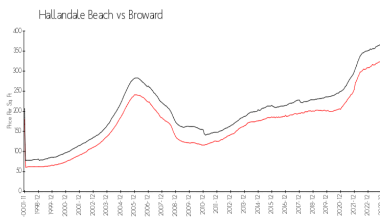

Market Information

| | | | |
|-------------------|---------------|-------------------|---------------|
| Beach Club 1: | \$695/sq. ft. | Hallandale Beach: | \$325/sq. ft. |
| Hallandale Beach: | \$325/sq. ft. | Broward: | \$351/sq. ft. |