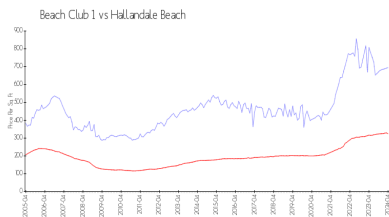

Market Information

| | | | |
|-------------------|---------------|-------------------|---------------|
| Beach Club 1: | \$695/sq. ft. | Hallandale Beach: | \$325/sq. ft. |
| Hallandale Beach: | \$325/sq. ft. | Broward: | \$351/sq. ft. |