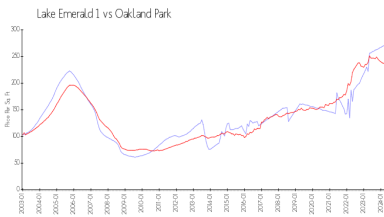

## Market Information

Lake Emerald 1: \$272/sq. ft.  
Oakland Park: \$236/sq. ft.

Oakland Park: \$236/sq. ft.  
Broward: \$351/sq. ft.