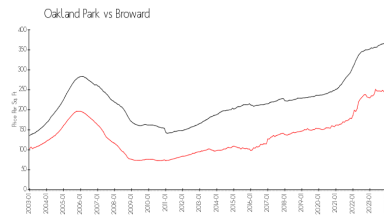

## Market Information

Lake Emerald 1: \$272/sq. ft.  
Oakland Park: \$236/sq. ft.

Oakland Park: \$236/sq. ft.  
Broward: \$351/sq. ft.