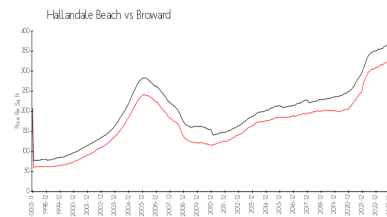

Building Association Information

Moffett Place
 1300 Moffett St
 Hallandale Beach, FL 33009
 Phone: (954) 458-5761

Market Information

Moffett Place: \$322/sq. ft.
 Hallandale Beach: \$325/sq. ft.

Hallandale Beach: \$325/sq. ft.
 Broward: \$351/sq. ft.