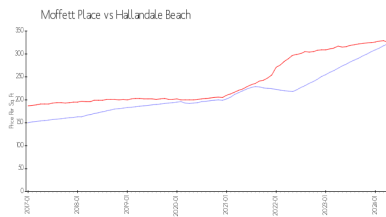

Building Association Information

Moffett Place
 1300 Moffett St
 Hallandale Beach, FL 33009
 Phone: (954) 458-5761

Market Information

Moffett Place: \$322/sq. ft.
 Hallandale Beach: \$325/sq. ft.

Hallandale Beach: \$325/sq. ft.
 Broward: \$351/sq. ft.