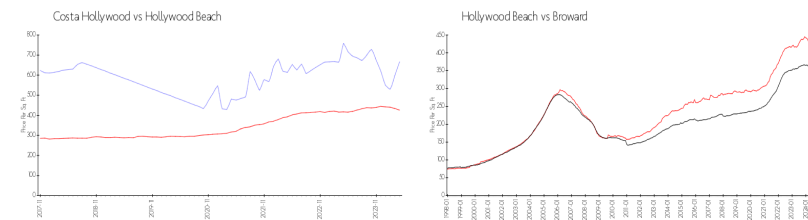

Unit S232 - Costa Hollywood

S232 - 777 N Ocean Dr, Hollywood Beach, FL, Broward 33019

Unit Information

MLS Number:	A11533744
Status:	Active
Size:	1,105 Sq ft.
Bedrooms:	2
Full Bathrooms:	2
Half Bathrooms:	
Parking Spaces:	Deeded Parking, Valet Parking
View:	
List Price:	$809,000
List PPSF:	$732
Valuated Price:	$811,000
Valuated PPSF:	$734

The above valuated price is a baseline figure that does not take into account any specific renovation, upgrade, split, merge, or deterioration of the unit.

Building Information

Number of units:	307
Number of active listings for rent:	0
Number of active listings for sale:	39
Building inventory for sale:	12%
Number of sales over the last 12 months:	16
Number of sales over the last 6 months:	11
Number of sales over the last 3 months:	6

Building Association Information

Costa Hollywood Beach Resort
Address: 777 N Ocean Dr,
Hollywood, FL 33019
Phone: +1 954-613-3700

Recent Sales

Unit #	Size	Closing Date	Sale Price	PPSF
S511	538 sq ft	May 2024	$330,000	$613
N524	362 sq ft	Apr 2024	$270,000	$746
N307	754 sq ft	Apr 2024	$382,000	$507
S330	366 sq ft	Apr 2024	$273,000	$746
N514	835 sq ft	Apr 2024	$502,000	$601

Market Information

Costa Hollywood:	$666/sq. ft.	Hollywood Beach:	$426/sq. ft.
Hollywood Beach:	$426/sq. ft.	Broward:	$351/sq. ft.

Inventory for Sale

Costa Hollywood	13%
Hollywood Beach	5%
Broward	4%