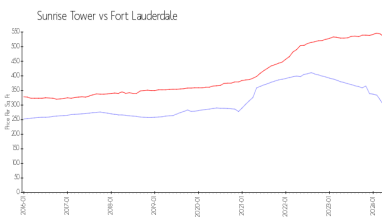

## Market Information

Sunrise Tower: \$298/sq. ft.  
 Fort Lauderdale: \$533/sq. ft.

Fort Lauderdale: \$533/sq. ft.  
 Broward: \$351/sq. ft.