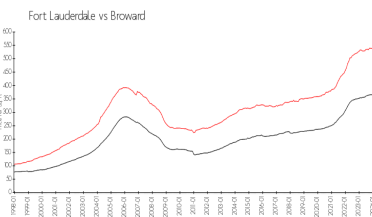

## Market Information

Sunrise Tower: \$298/sq. ft.  
 Fort Lauderdale: \$533/sq. ft.

Fort Lauderdale: \$533/sq. ft.  
 Broward: \$351/sq. ft.