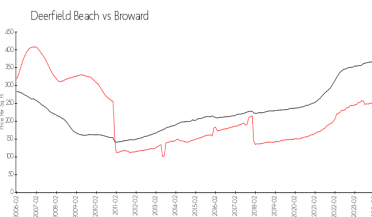

Building Association Information

Water's Edge Condominium Association
 Address: 700 Cypress Club Way,
 Pompano Beach, FL 33064
 Phone: +1 954-425-0588

Market Information

Water's Edge at Deerfield:	\$196/sq. ft.	Deerfield Beach:	\$240/sq. ft.
Deerfield Beach:	\$240/sq. ft.	Broward:	\$351/sq. ft.