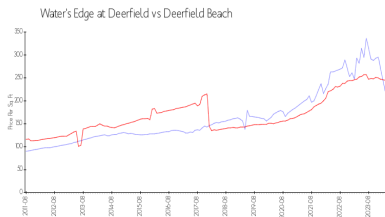

Building Association Information

Water's Edge Condominium Association
 Address: 700 Cypress Club Way,
 Pompano Beach, FL 33064
 Phone: +1 954-425-0588

Market Information

Water's Edge at Deerfield:	\$196/sq. ft.	Deerfield Beach:	\$240/sq. ft.
Deerfield Beach:	\$240/sq. ft.	Broward:	\$351/sq. ft.