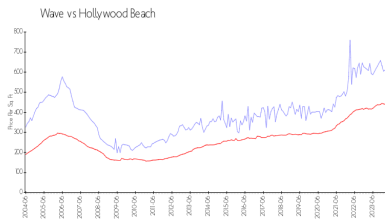

Unit 438 - Wave

438 - 2501 S Ocean Dr, Hollywood Beach, FL, Broward 33019

Unit Information

MLS Number: A11555651
Status: Active
Size: 745 Sq ft.
Bedrooms: 1
Full Bathrooms: 1
Half Bathrooms:
Parking Spaces:
View:
Rental Price: $3,200
List PPSF: $4
Valuated Price: $408,000
Valuated PPSF: $548

The above valuated price is a baseline figure that does not take into account any specific renovation, upgrade, split, merge, or deterioration of the unit.

Building Information

Number of units: 551
Number of active listings for rent: 49
Number of active listings for sale: 20
Building inventory for sale: 3%
Number of sales over the last 12 months: 13
Number of sales over the last 6 months: 6
Number of sales over the last 3 months: 4

Building Association Information

The Wave Condominium
(954) 929-8090

Market Information

Wave: $619/sq. ft.   Hollywood Beach: $426/sq. ft.
Hollywood Beach: $426/sq. ft.   Broward: $351/sq. ft.

Inventory for Sale

Wave 4%
Hollywood Beach 5%
Broward 4%

Avg. Time to Close Over Last 12 Months

Wave 52 days
Hollywood Beach 86 days
Broward 67 days