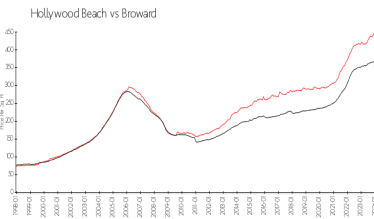

Unit 438 - Wave

438 - 2501 S Ocean Dr, Hollywood Beach, FL, Broward 33019

Unit Information

MLS Number: A11555651
Status: Active
Size: 745 Sq ft.
Bedrooms: 1
Full Bathrooms: 1
Half Bathrooms:
Parking Spaces:
View:
Rental Price: $3,200
List PPSF: $4
Valuated Price: $408,000
Valuated PPSF: $548

The above valuated price is a baseline figure that does not take into account any specific renovation, upgrade, split, merge, or deterioration of the unit.

Building Information

Number of units: 551
Number of active listings for rent: 49
Number of active listings for sale: 20
Building inventory for sale: 3%
Number of sales over the last 12 months: 13
Number of sales over the last 6 months: 6
Number of sales over the last 3 months: 4

Building Association Information

The Wave Condominium
(954) 929-8090

Market Information

Wave: $619/sq. ft.   Hollywood Beach: $426/sq. ft.
Hollywood Beach: $426/sq. ft.   Broward: $351/sq. ft.

Inventory for Sale

Wave 4%
Hollywood Beach 5%
Broward 4%

Avg. Time to Close Over Last 12 Months

Wave 52 days
Hollywood Beach 86 days
Broward 67 days