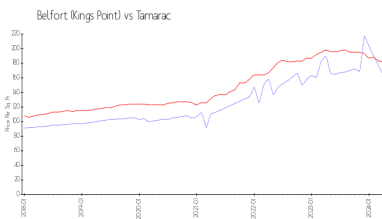

## Market Information

Belfort (Kings Point): \$163/sq. ft.  
 Tamarac: \$182/sq. ft.

Tamarac: \$182/sq. ft.  
 Broward: \$351/sq. ft.