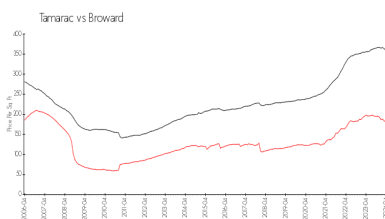

## Market Information

Belfort (Kings Point): \$163/sq. ft.  
 Tamarac: \$182/sq. ft.

Tamarac: \$182/sq. ft.  
 Broward: \$351/sq. ft.