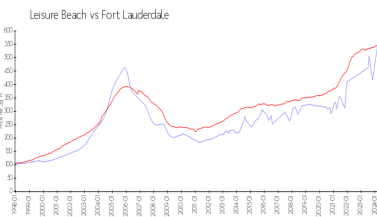

Building Association Information

Leisure Beach Condominium
 200 S Birch Rd
 Fort Lauderdale, FL 33316
 (954) 523-2195

Market Information

Leisure Beach: \$570/sq. ft.
 Fort Lauderdale: \$533/sq. ft.

Fort Lauderdale: \$533/sq. ft.
 Broward: \$351/sq. ft.