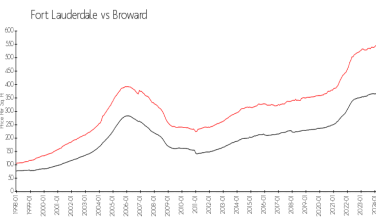

Unit 605 - Leisure Beach

605 - 200 S Birch Rd, Fort Lauderdale, FL, Broward 33316

Unit Information

MLS Number: A11557865
Status: Active
Size: 647 Sq ft.
Bedrooms: 1
Full Bathrooms: 1
Half Bathrooms:
Parking Spaces: 1 Space
View: Intracoastal View
Rental Price: $1,800
List PPSF: $3
Valuated Price: $371,000
Valuated PPSF: $573

The above valuated price is a baseline figure that does not take into account any specific renovation, upgrade, split, merge, or deterioration of the unit.

Building Information

Number of units: 162
Number of active listings for rent: 0
Number of active listings for sale: 7
Building inventory for sale: 4%
Number of sales over the last 12 months: 5
Number of sales over the last 6 months: 1
Number of sales over the last 3 months: 1

Building Association Information

Leisure Beach Condominium
200 S Birch Rd
Fort Lauderdale, FL 33316
(954) 523-2195

Market Information

Leisure Beach: $570/sq. ft.
Fort Lauderdale: $533/sq. ft.

Fort Lauderdale: $533/sq. ft.
Broward: $351/sq. ft.

Inventory for Sale

Leisure Beach 4%
Fort Lauderdale 4%
Broward 4%

Avg. Time to Close Over Last 12 Months

Leisure Beach 97 days
Fort Lauderdale 76 days
Broward 67 days